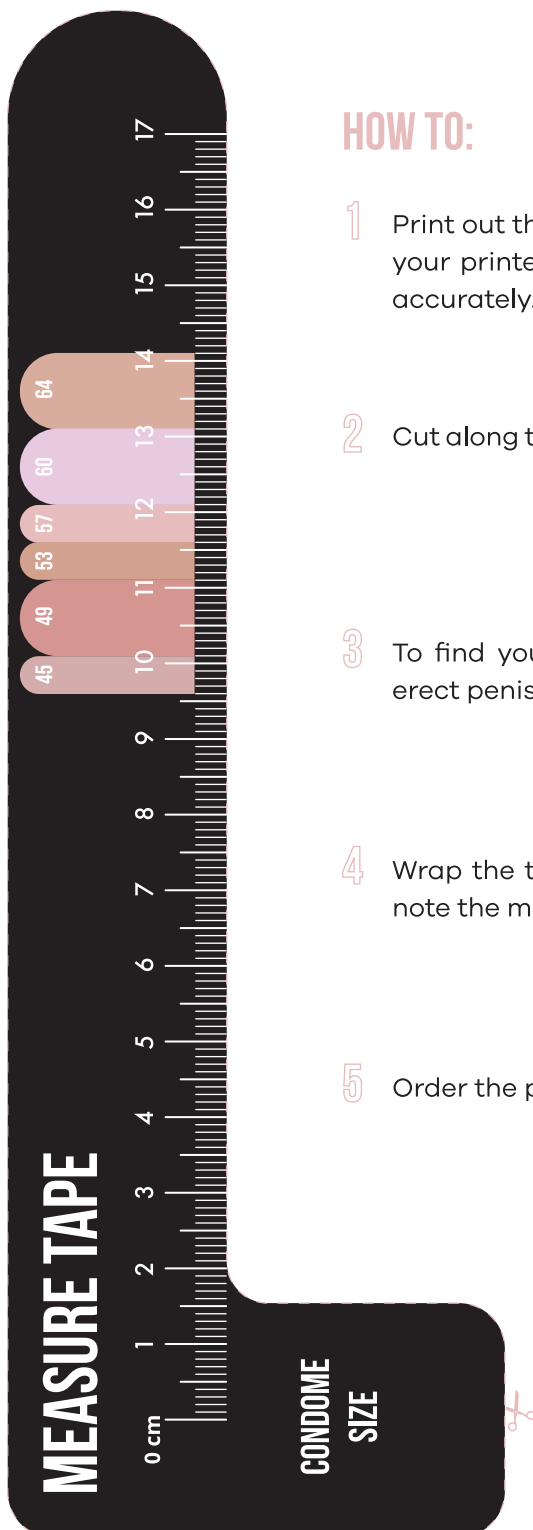

MEASURE FOR PLEASURE CONDOM SIZE MEASURING TAPE

Safe sex is crucial! And that's exactly why knowing your condom size is essential. If a condom tears or slips off, it's often because you're using the wrong size. What truly determines your condom size isn't the length of your penis but its circumference. With our condom size gauge, you can easily find the perfect fit.

HOW TO:

- 1 Print out the condom size measuring tape. Make sure to set your printer's page adjustment to "none" to print the tape accurately.
- 2 Cut along the dotted edges to prepare your measuring tape.
- 3 To find your right fit, measure the circumference of your erect penis.
- 4 Wrap the tape around the thickest part of your penis and note the measurement.
- 5 Order the perfect-sized condoms from our online shop.