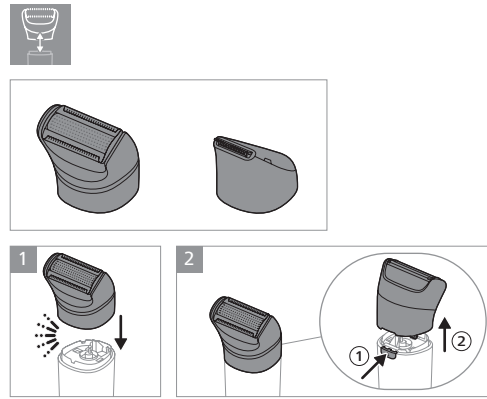

	①	②	③
BRL114	✓	✓	
BRL127	✓		
BRL128	✓		
BRL137	✓	✓	✓
BRL138	✓	✓	✓

www.philips.com/parts-and-accessories

	Water tap icon	Shower icon
Shaver head and foil/trimmer head	✓	✓
Shaver head and foil/trimmer head (with red X)	✗	✓
Shaver head and main body	✓	✓
Main body	✓	✓