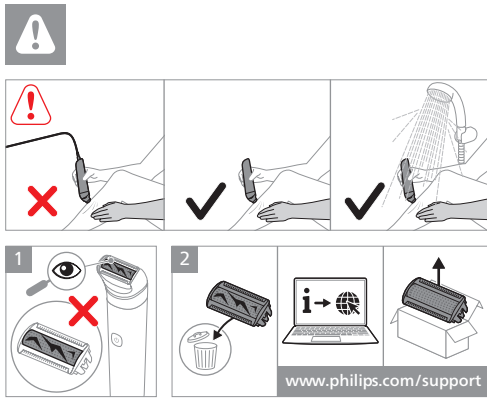

	①	②	③
BRL114	✓	✓	
BRL127	✓		
BRL128	✓		
BRL137	✓	✓	✓
BRL138	✓	✓	✓

www.philips.com/parts-and-accessories

	Water tap icon	Shower icon
Shaver head and foil/trimmer head	✓	✓
Shaver head and foil/trimmer head (with red X)	✗	✓
Shaver head and main body	✓	✓
Main body	✓	✓