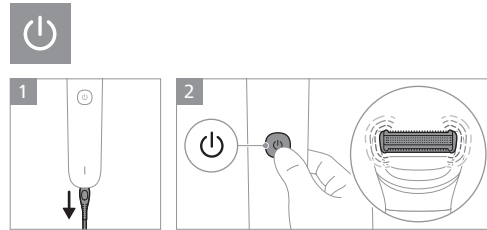

	①	②	③
BRL114	✓	✓	
BRL127	✓		
BRL128	✓		
BRL137	✓	✓	✓
BRL138	✓	✓	✓

www.philips.com/parts-and-accessories

	Water tap icon	Shower icon
Shaver head and foil/trimmer head	✓	✓
Shaver head and foil/trimmer head (with red X)	✗	✓
Shaver head and main body	✓	✓
Main body	✓	✓